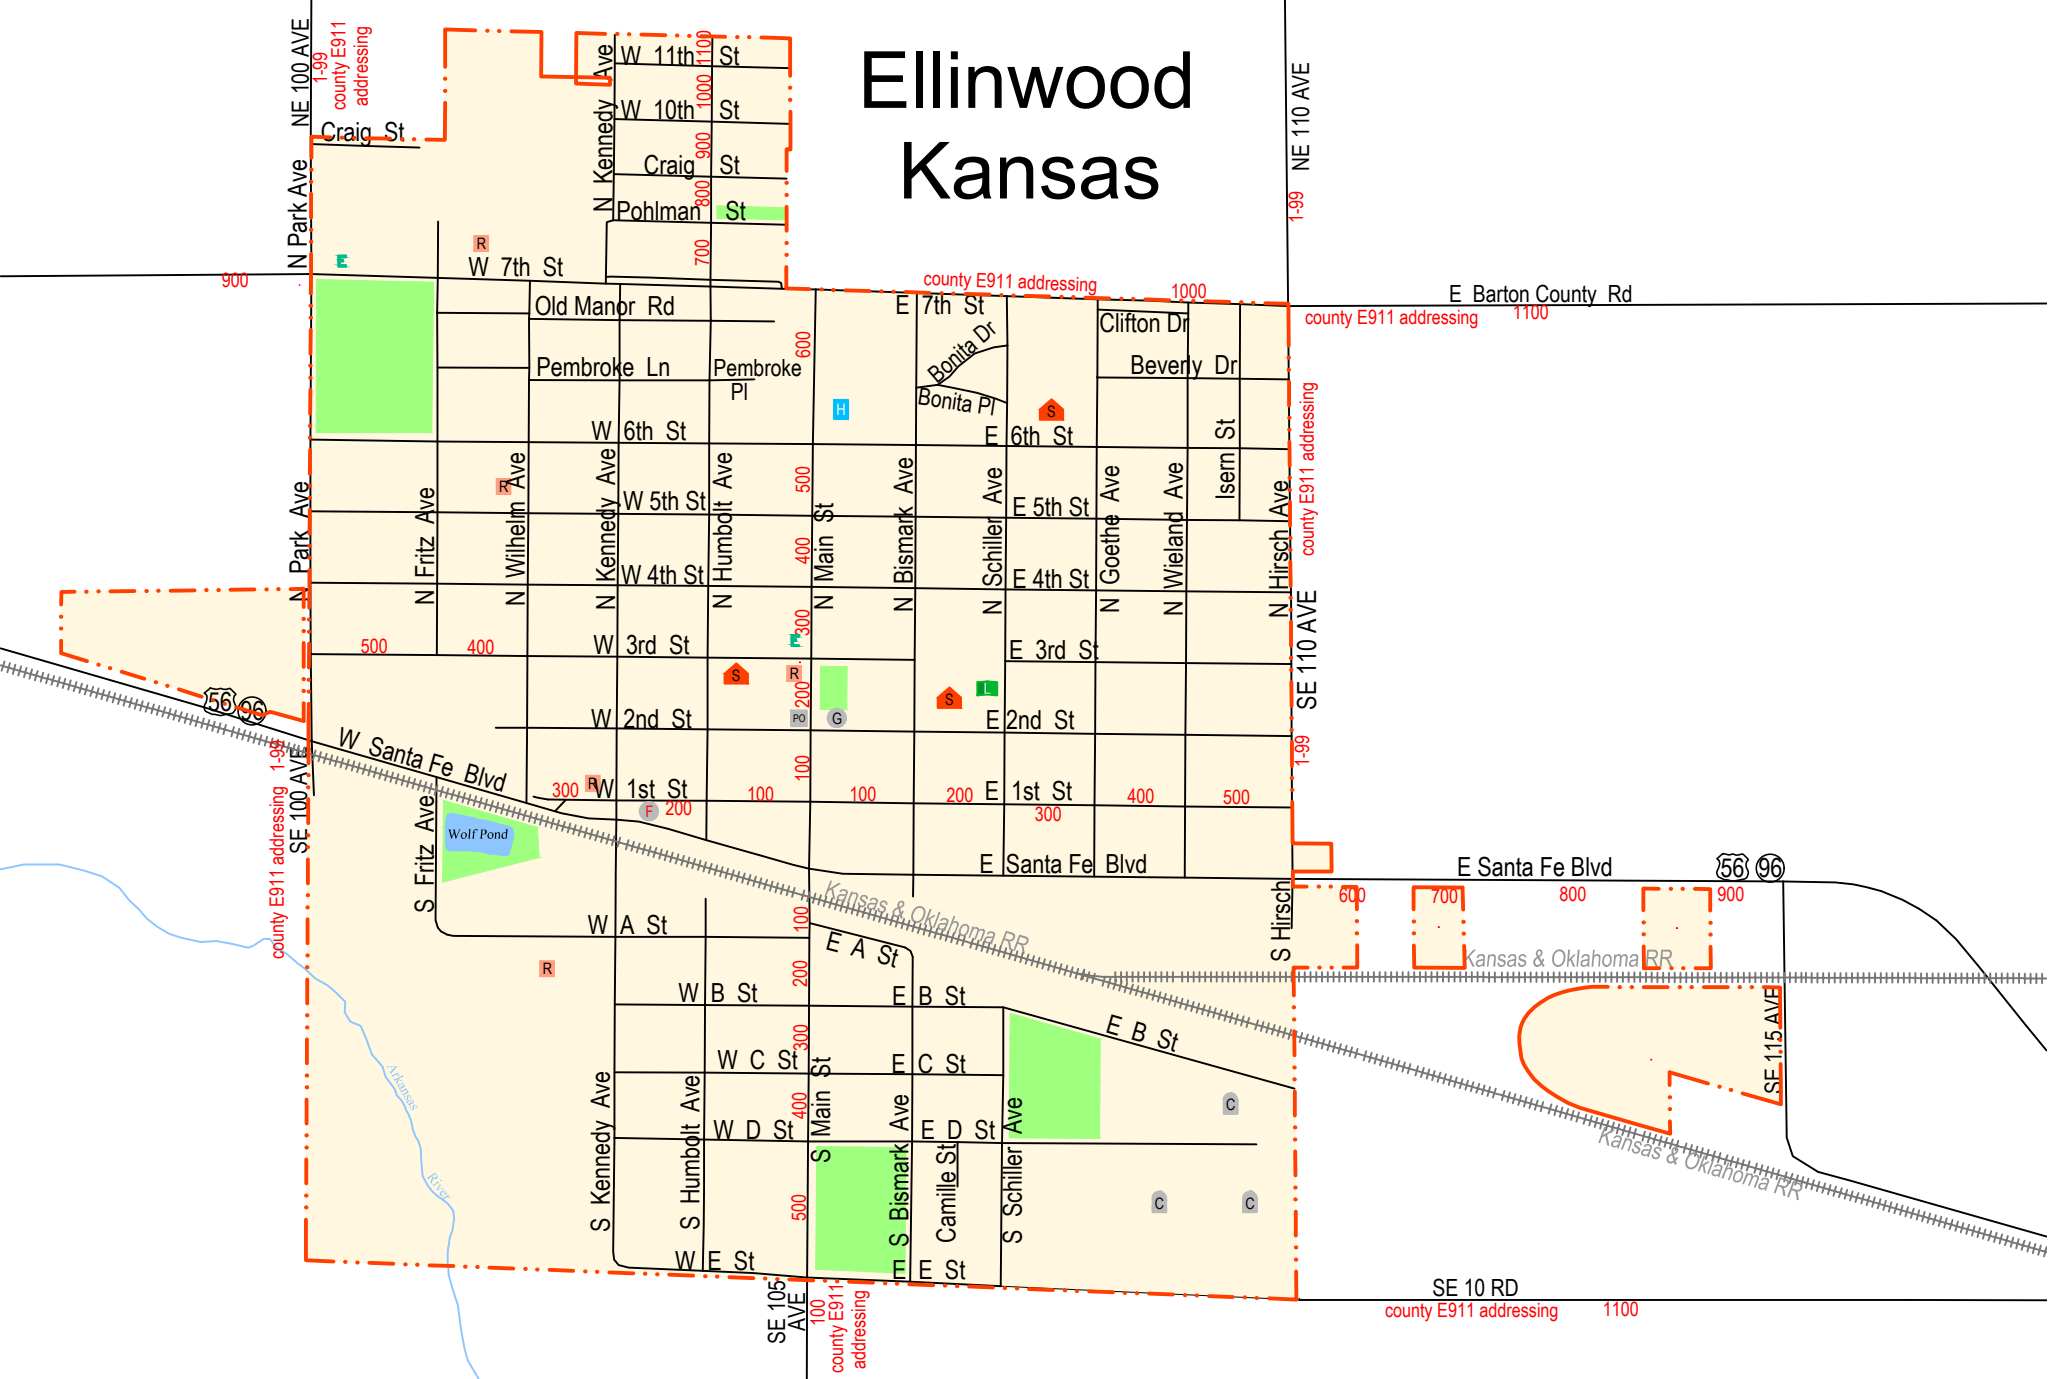

Ellinwood Kansas

City Boundaries	City or County Building	Fire Station	School	Post Office	Church	RV Park
Park	Hospital/Medical Facility	Police Station	Activity Center	Library	Cemetery	Walking Trails

Mapping Office
1400 Main St Rm 102 Great Bend, KS 67530
620-793-1802 mapping@bartoncounty.org

The contents of this map were developed for the use of the various departments of Barton County. Property descriptions and other information as indicated on the map are unofficial and are not intended for conveyances. This map is not a legal survey. Barton County does not assume responsibility for any use of the map beyond the regulations or guidelines established for the county departments.