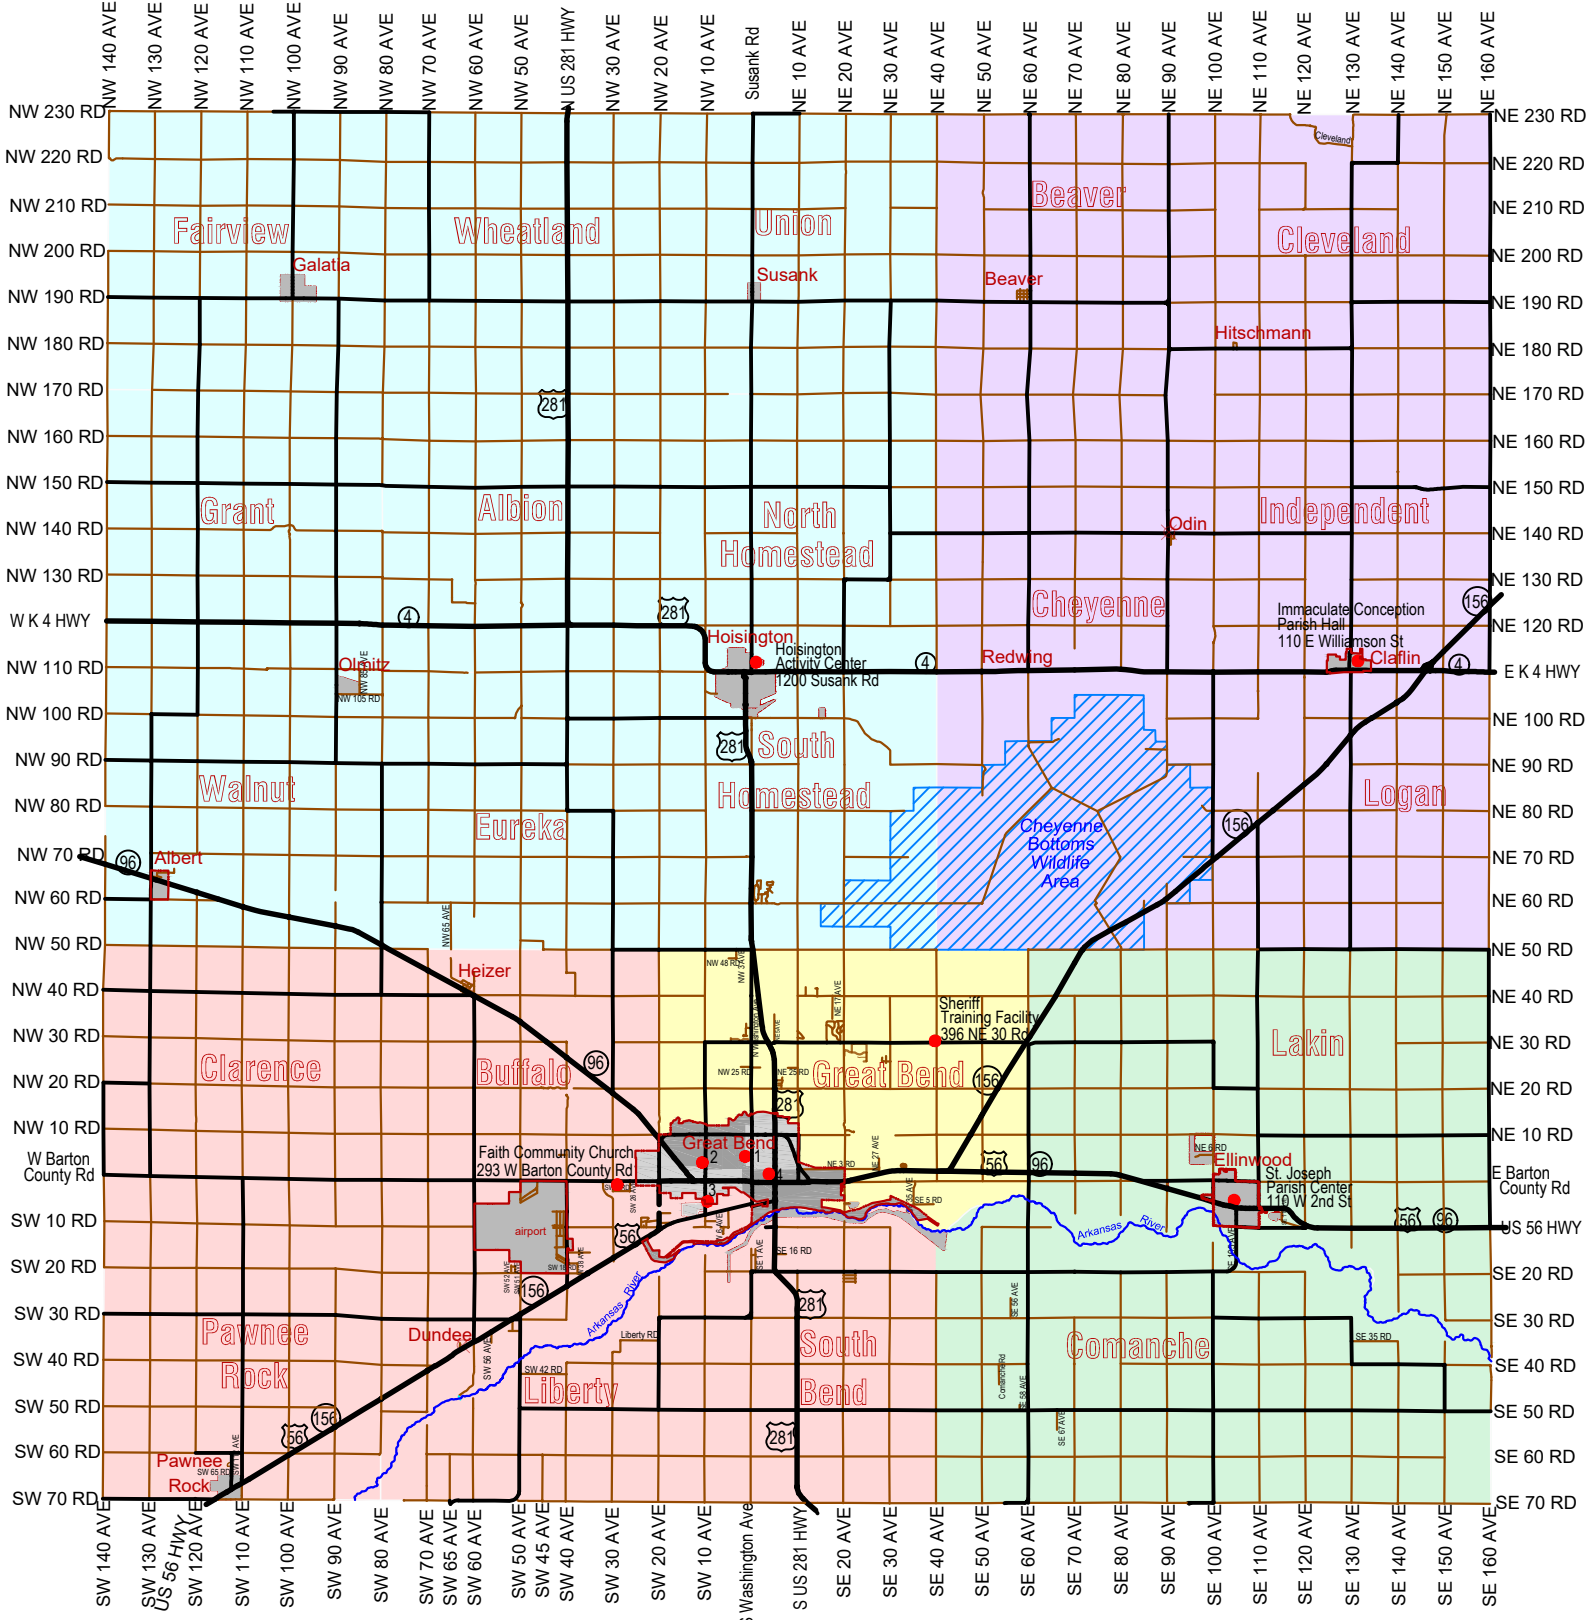

Barton County Kansas

● Polling Sites- areas shaded in same color vote at these locations

- City of Hoisington - All Wards
 Cities: Albert, Galatia, Olmitz, Susank
 Townships: Albion, Eureka, Fairview, Grant, North Homestead, South Homestead, Union, Walnut-Albert, Walnut-Olmitz, Wheatland
 Hoisington Activity Center - 1200 Susank Rd Hoisington
- Meeting Room
 Arts & Crafts Room
 Great Bend A Township
 Sheriff Training Facility - 396 NE 30 Rd
- Cities: Beaver, Claflin, Odin
 Townships: Beaver, Cheyenne, Cleveland, Independent, Logan
 Immaculate Conception Parish Hall - 110 E Williamson St Claflin
- City of Pawnee Rock
 Townships: Buffalo, Clarence, Great Bend B, Liberty, Pawnee Rock, South Bend
 Faith Community Church - 293 W Barton County Rd
- City of Ellinwood
 Townships: Comanche, Lakin
 St. Joseph Parish Center - 110 W 2nd St Ellinwood

- ① Great Bend 1st Ward - all precincts
GBRC Activity Center
2715 18th St
- ② Great Bend 2nd Ward - all precincts
Prince of Peace Parish Hall
4124 Broadway Ave
- ③ Great Bend 3rd Ward - all precincts
Grace Community Church
210 McKinley St
- ④ Great Bend 4th Ward - all precincts
Great Bend Recreation Center-Burnside Room
1214 Stone St