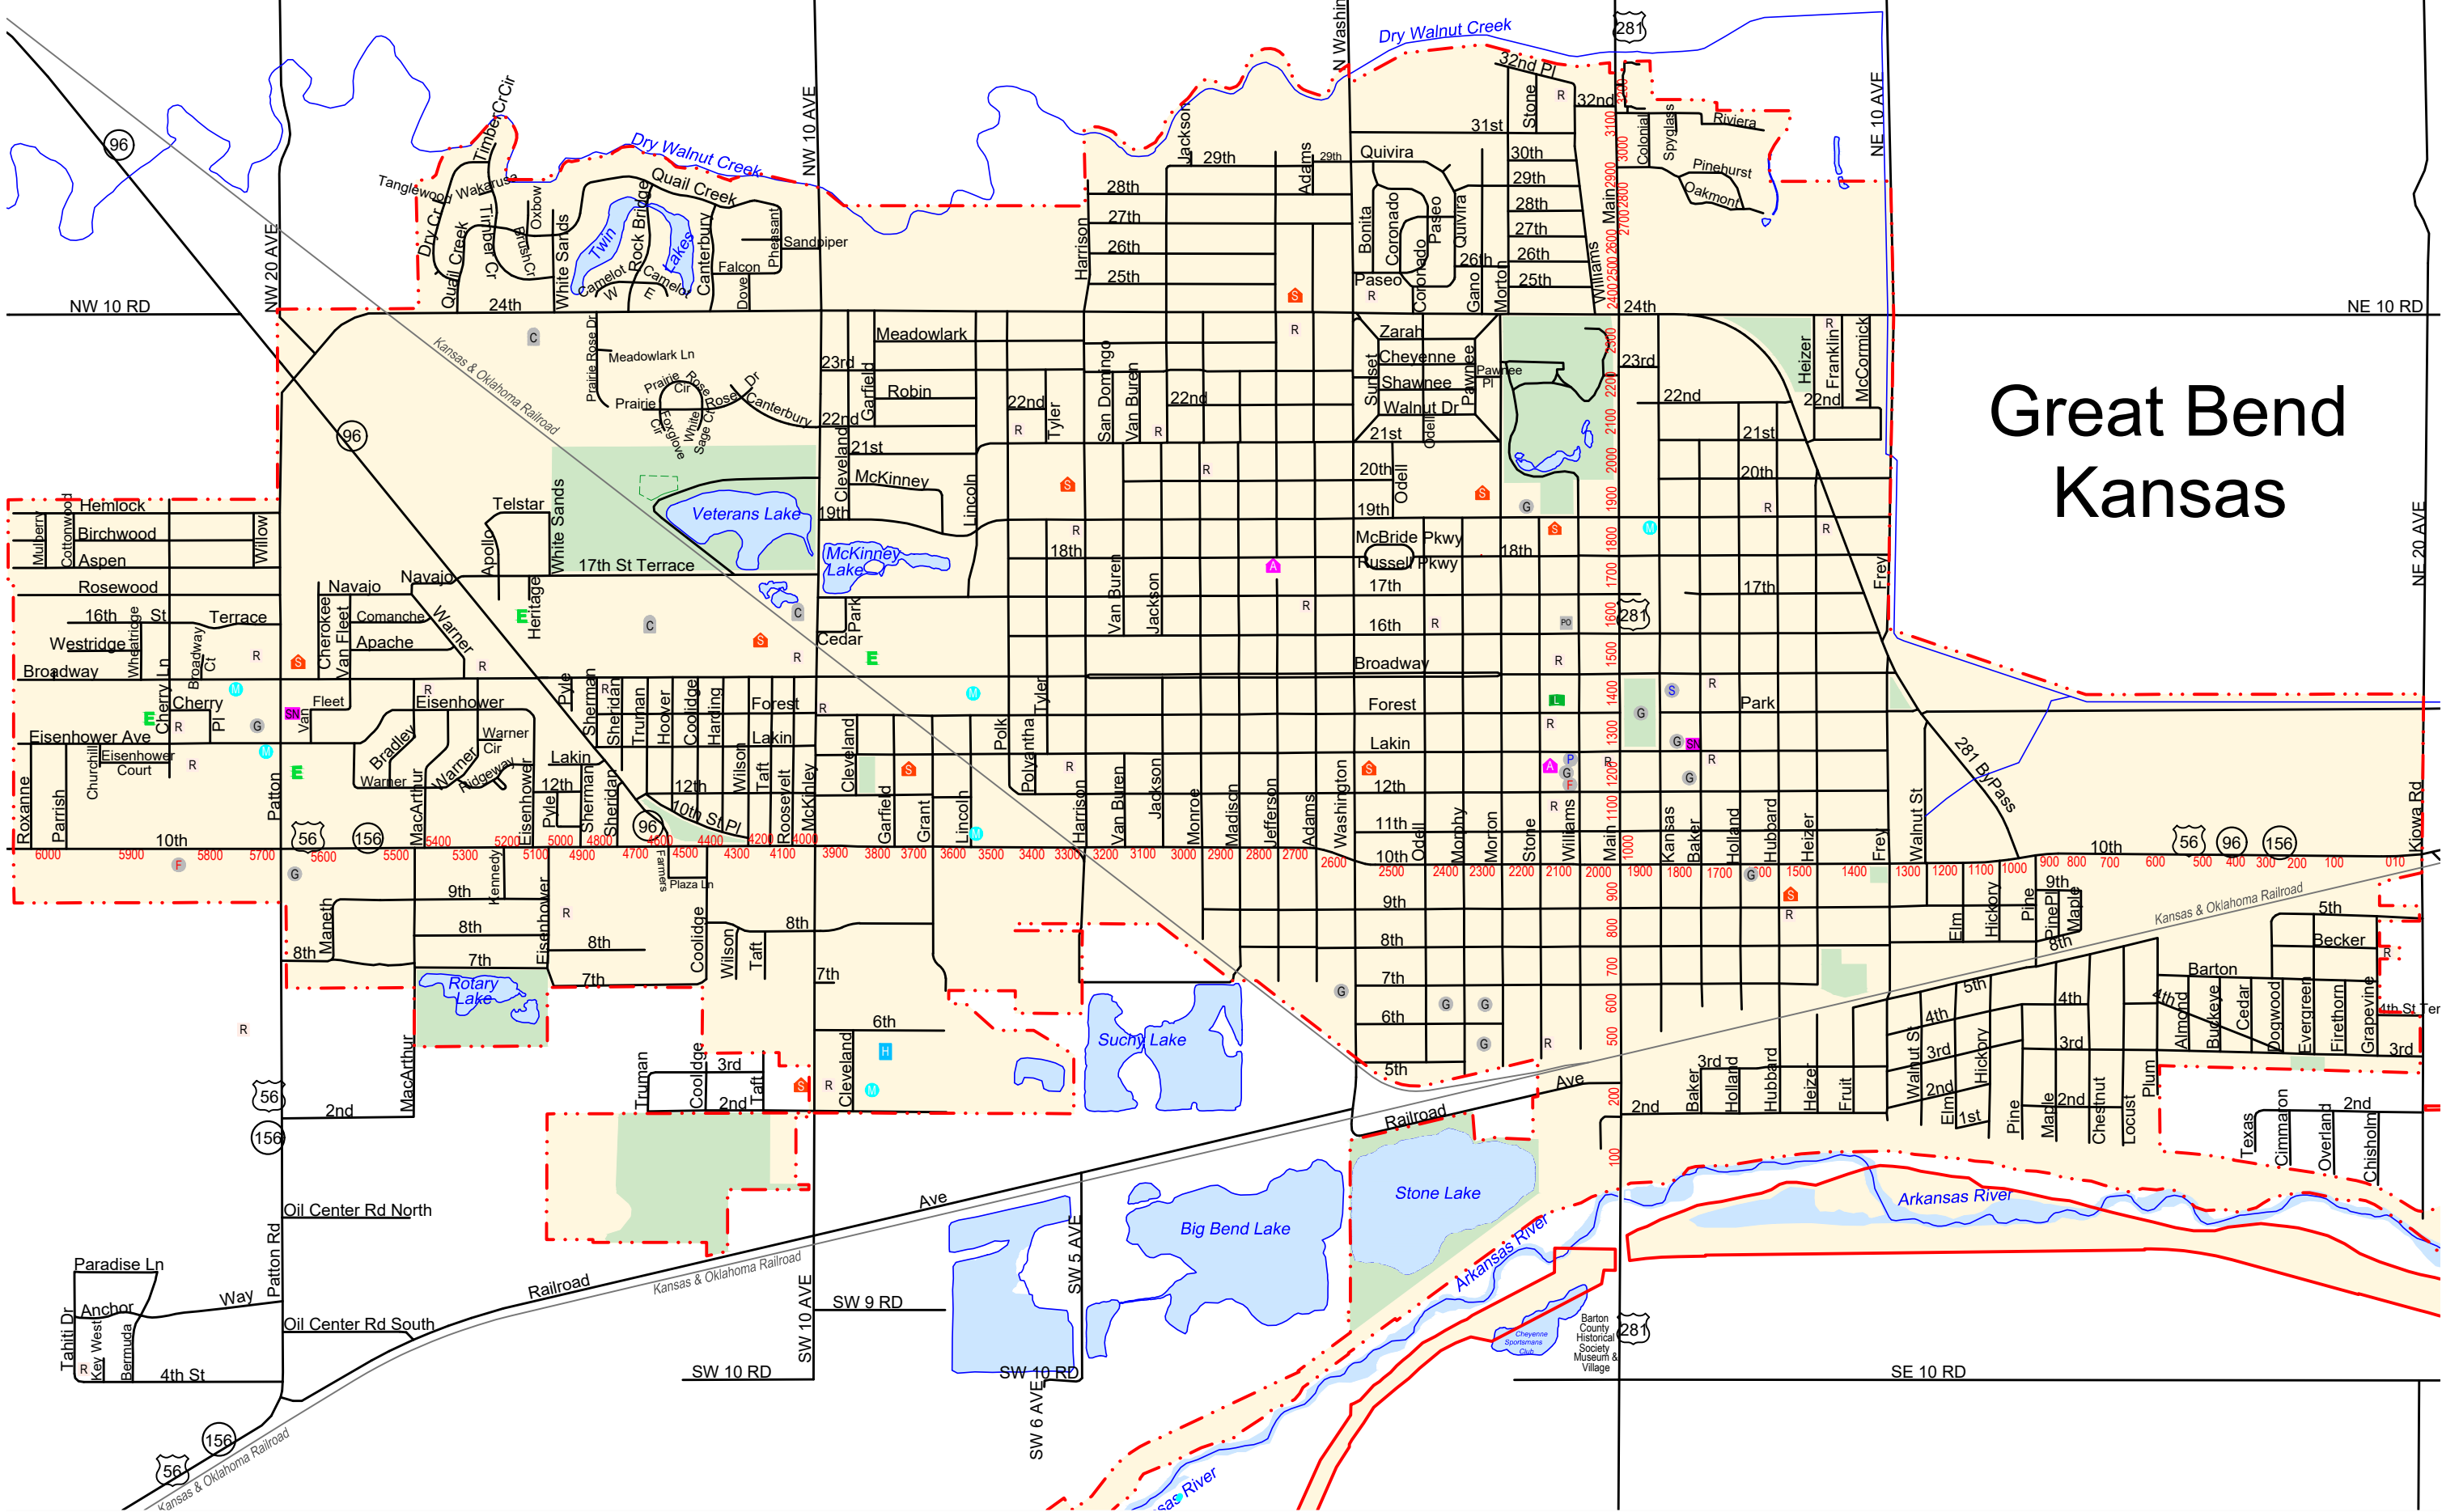

Great Bend Kansas

- City Boundaries
- City or County Building
- Fire Station
- School
- Post Office
- Church
- Park
- Hospital/Medical Facility
- Police Station
- Activity Center
- Library
- Cemetery
- Walking Trail