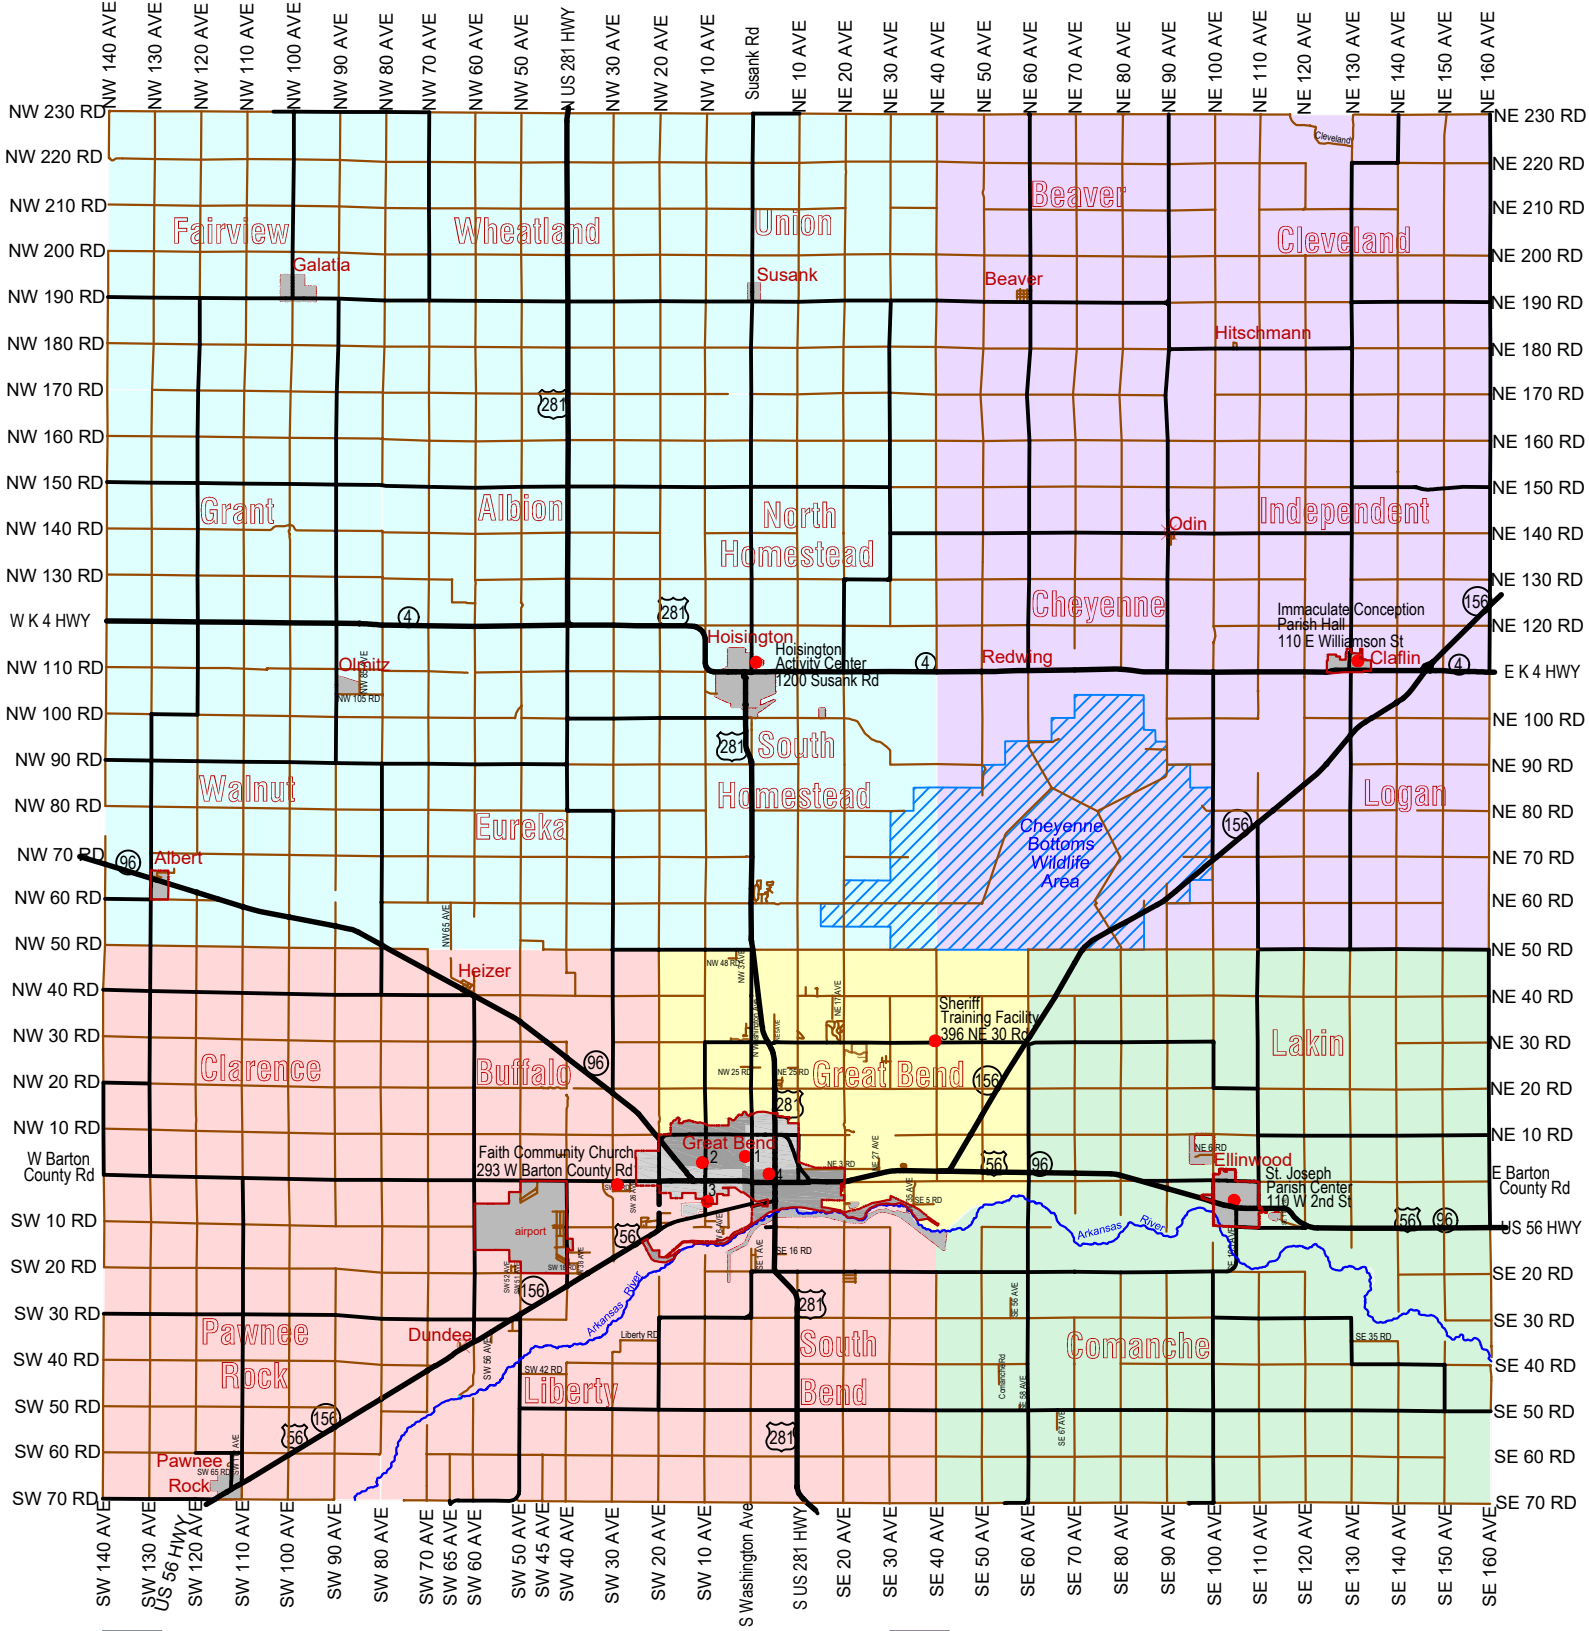

Barton County Kansas

● Polling Sites- areas shaded in same color vote at these locations

- City of Hoisington - All Wards
 Cities: Albert, Galatia, Olmitz, Susank
 Townships: Albion, Eureka, Fairview, Grant, North Homestead, South Homestead, Union, Walnut-Albert, Walnut-Olmitz, Wheatland
 Hoisington Activity Center - 1200 Susank Rd Hoisington
- Great Bend A Township
 Sheriff Training Facility - 396 NE 30 Rd
- City of Pawnee Rock
 Townships: Buffalo, Clarence, Great Bend B, Liberty, Pawnee Rock, South Bend
 Faith Community Church - 293 W Barton County Rd
- City of Ellinwood
 Townships: Comanche, Lakin
 St. Joseph Parish Center - 110 W 2nd St Ellinwood
- Cities: Beaver, Claflin, Odin
 Townships: Beaver, Cheyenne, Cleveland, Independent, Logan
 Immaculate Conception Parish Hall - 110 E Williamson St Claflin
- Meeting Room
 Arts & Crafts Room

- ① Great Bend 1st Ward - all precincts
 GBRC Activity Center
 2715 18th St
- ② Great Bend 2nd Ward - all precincts
 Prince of Peace Parish Hall
 4124 Broadway Ave
- ③ Great Bend 3rd Ward - all precincts
 Grace Community Church
 210 McKinley St
- ④ Great Bend 4th Ward - all precincts
 Great Bend Recreation Center-Burnside Room
 1214 Stone St