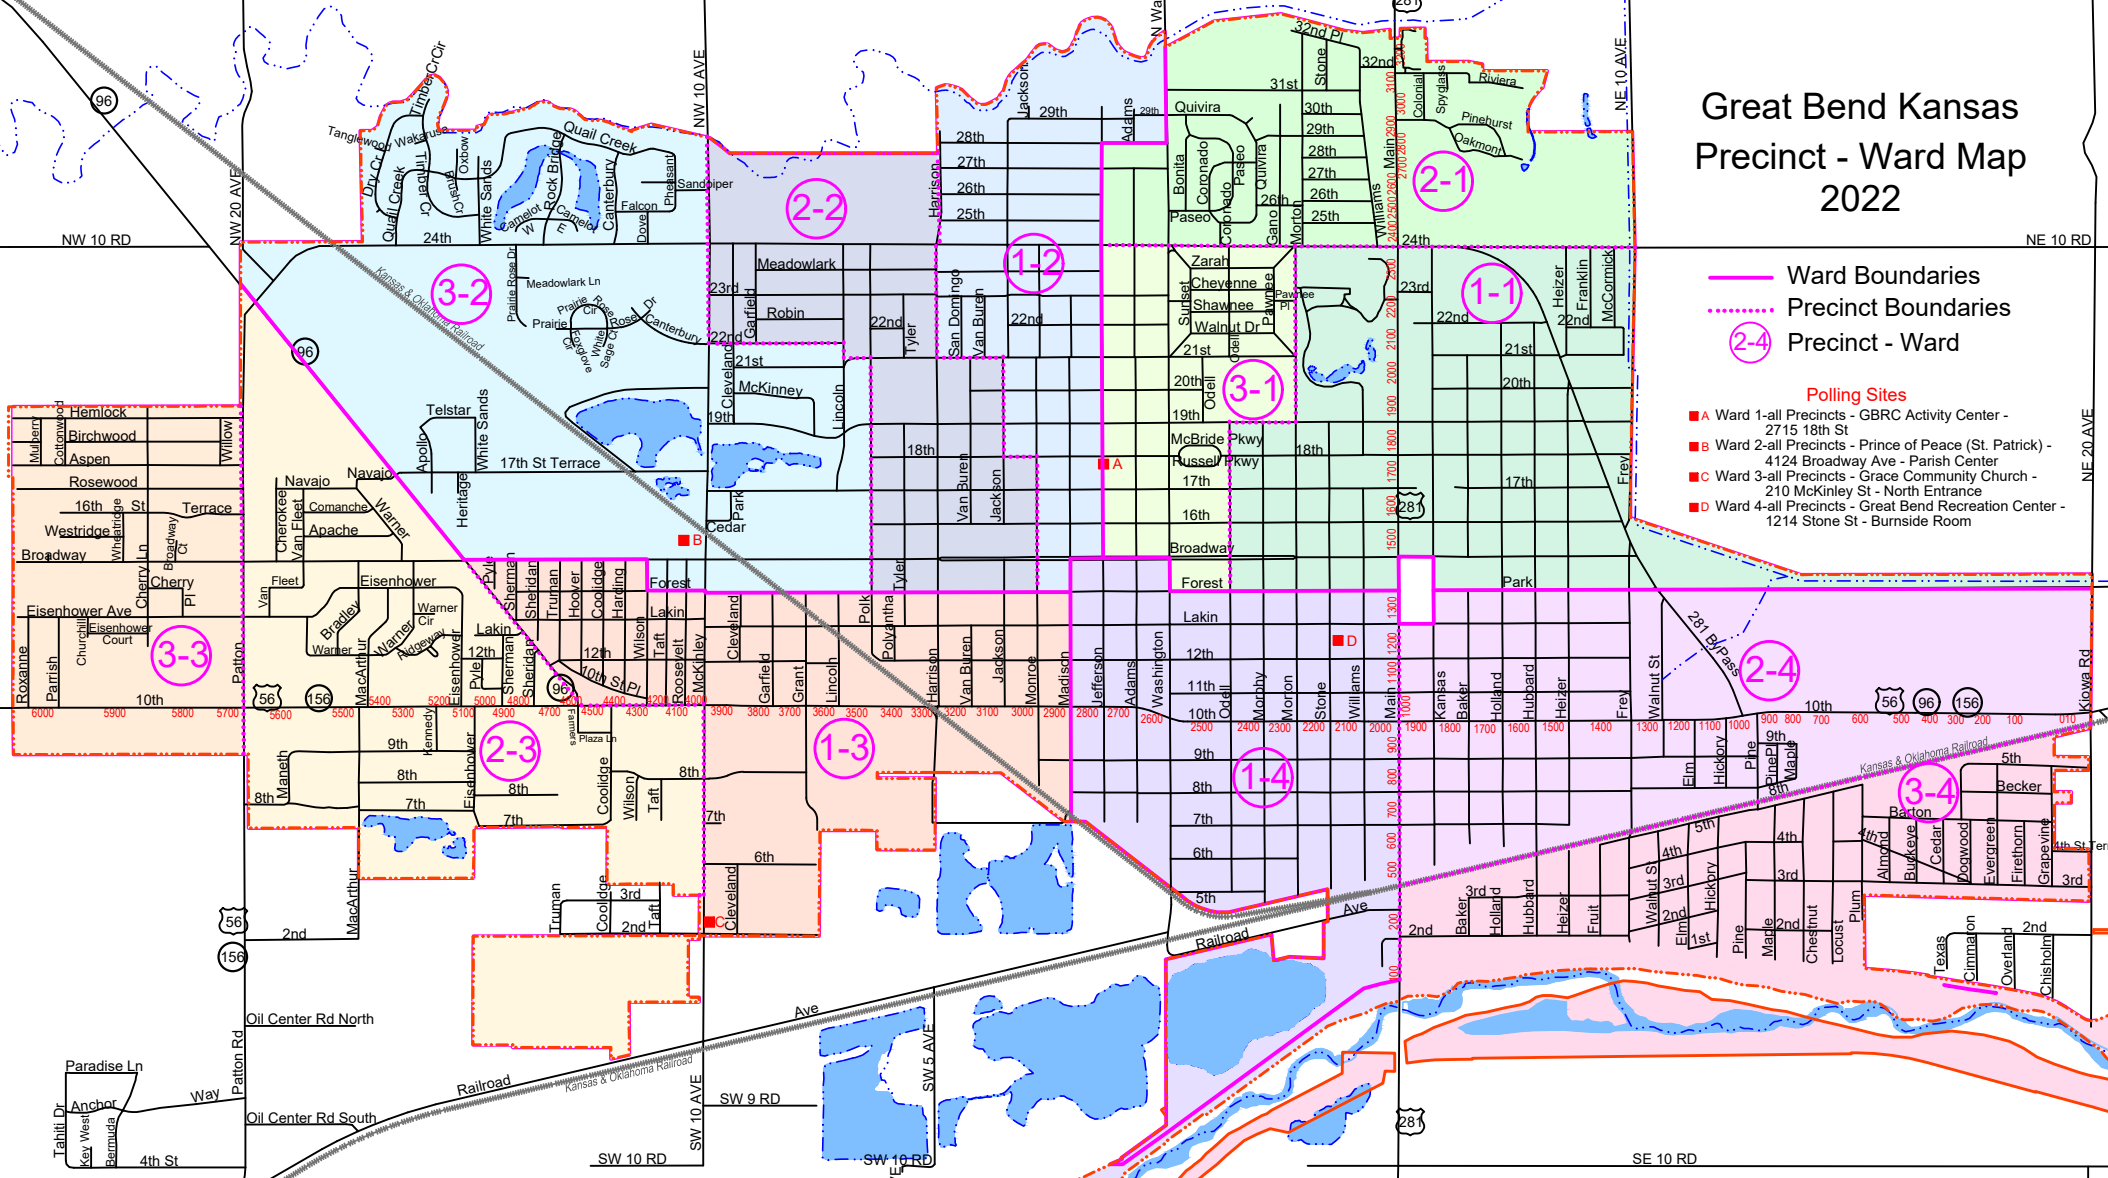

Great Bend Kansas Precinct - Ward Map 2022

- Ward Boundaries
- ⋯ Precinct Boundaries
- 2-4 Precinct - Ward

Polling Sites

- Ward 1-all Precincts - GBRC Activity Center - 2715 18th St
- Ward 2-all Precincts - Prince of Peace (St. Patrick) - 4124 Broadway Ave - Parish Center
- Ward 3-all Precincts - Grace Community Church - 210 McKinley St - North Entrance
- Ward 4-all Precincts - Great Bend Recreation Center - 1214 Stone St - Burnside Room