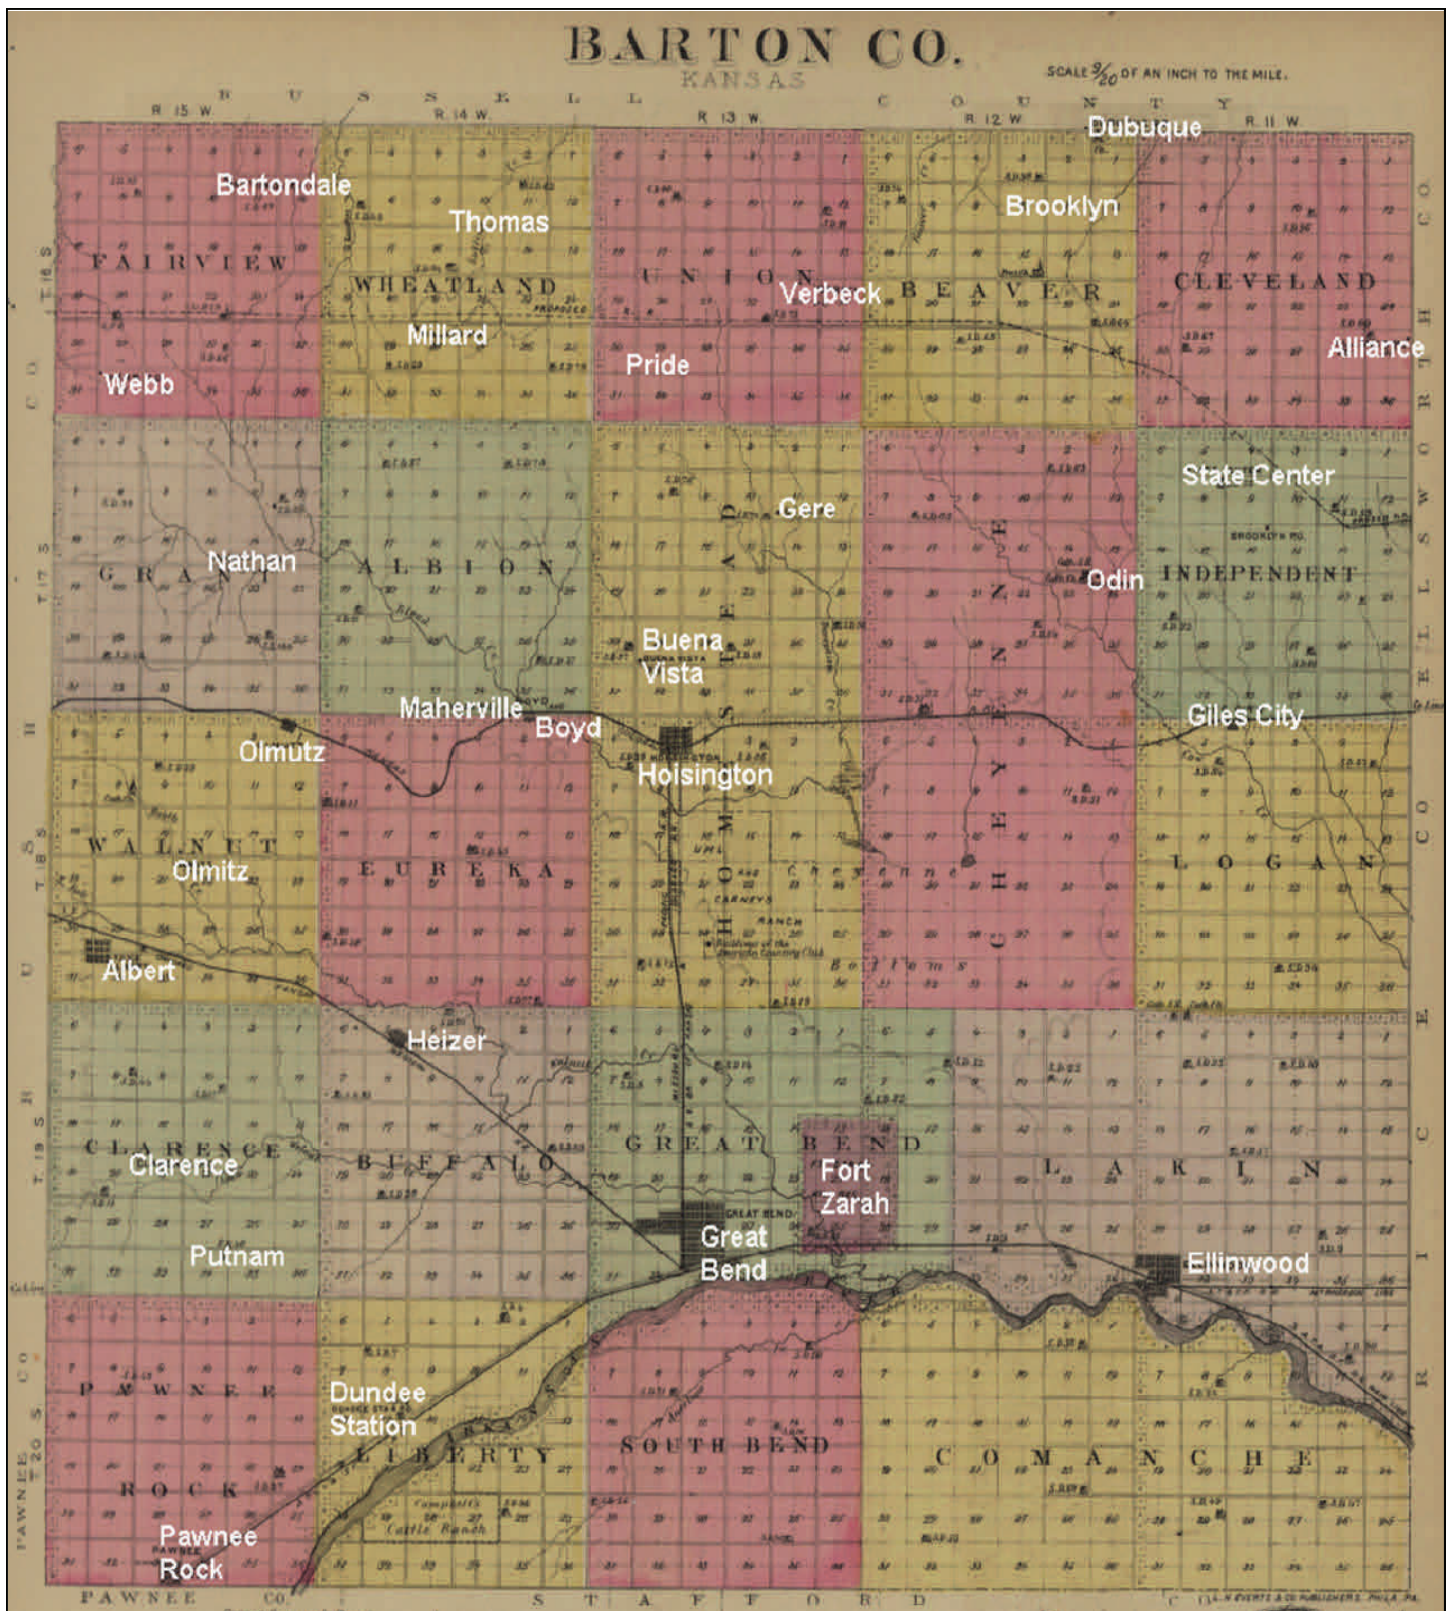

# Barton County, Kansas circa 1887

## Townships and Cities

Source: Kansas State Atlas 1887